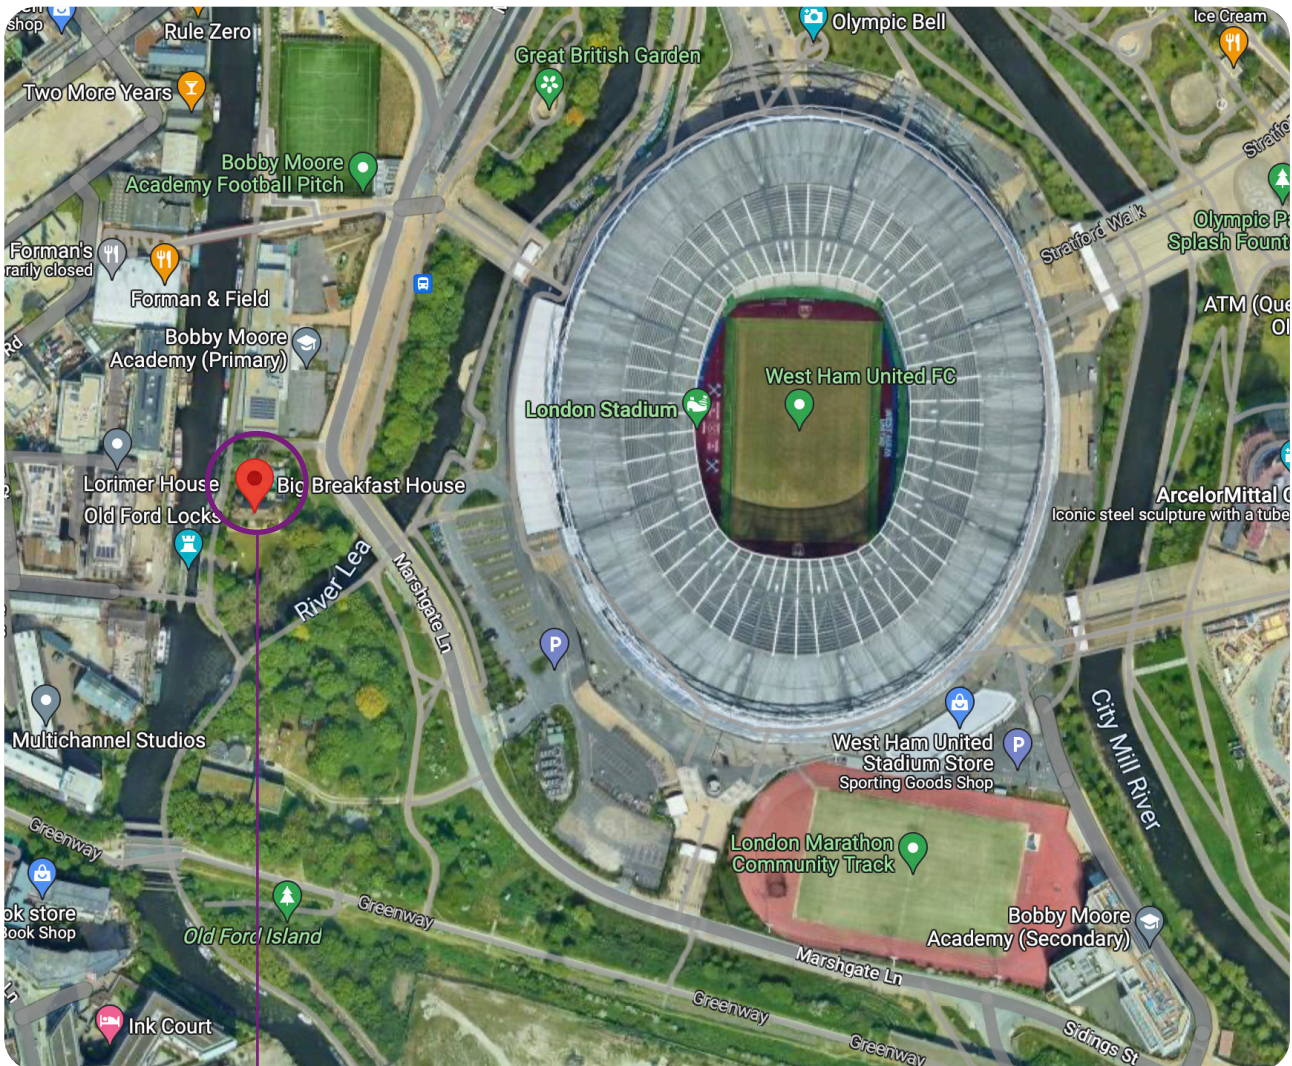

The Big Breakfast Studio

The Big Breakfast Studio • Unit 28
Bow (Carpenters Road) • E20 2AQ

The Big Breakfast former studio site

overview

Dilapidation & refurbishment works

No longer standing due to Olympic Park regeneration, however was operated as an additional studio for Channel 4's 'Big Breakfast Show'